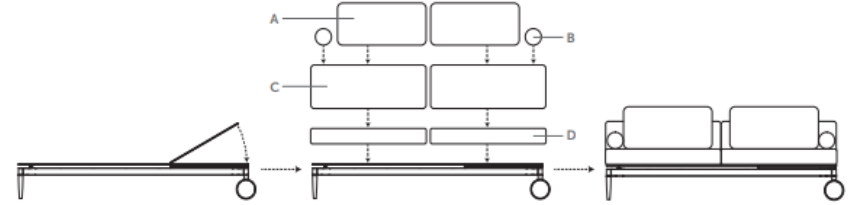

1 DIMENSIONS

	70	210	30
• lounger - lacquered aluminium, batyline seat	70	210	30
• lounger cushion (with headrest) - nautic linen	70	210	4
• sofa (including all sofa cushions*) - lacquered aluminium, batyline seat, nautic linen	80	210	85

Transform your lounger into a sofa: