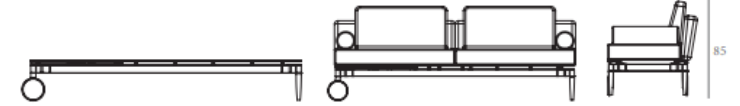

MARGUERITE LOUNGER

BY MATHIAS DE FERM